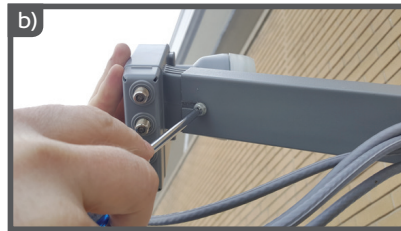

Installation Instructions

Approximate installation time: 20 minutes.

1. Removing the LNBF

Please handle your satellite dish with care to ensure alignment with our satellites.

- Slide down the LNBF cap to expose the attached cables.
- Disconnect each cable from the LNBF port. Afterwards, remove and discard the LNBF cap.
- Check underneath the arm attached to the LNBF for a screw. Loosen the screw just enough with your screwdriver so you can slide out the LNBF.

2. Hooking up your new xKu LNBF

- a) Slide the new LNBF onto the arm of the satellite dish.
- b) Re-tighten the screw underneath the arm. Do not over-tighten.
- c) Slide each cable through the new LNBF cap.
- d) Reconnect each cable to a port at the bottom of the new LNBF. With your wrench, ensure each cable is tightly connected.
- e) Slide the LNBF cap up to cover the cables.